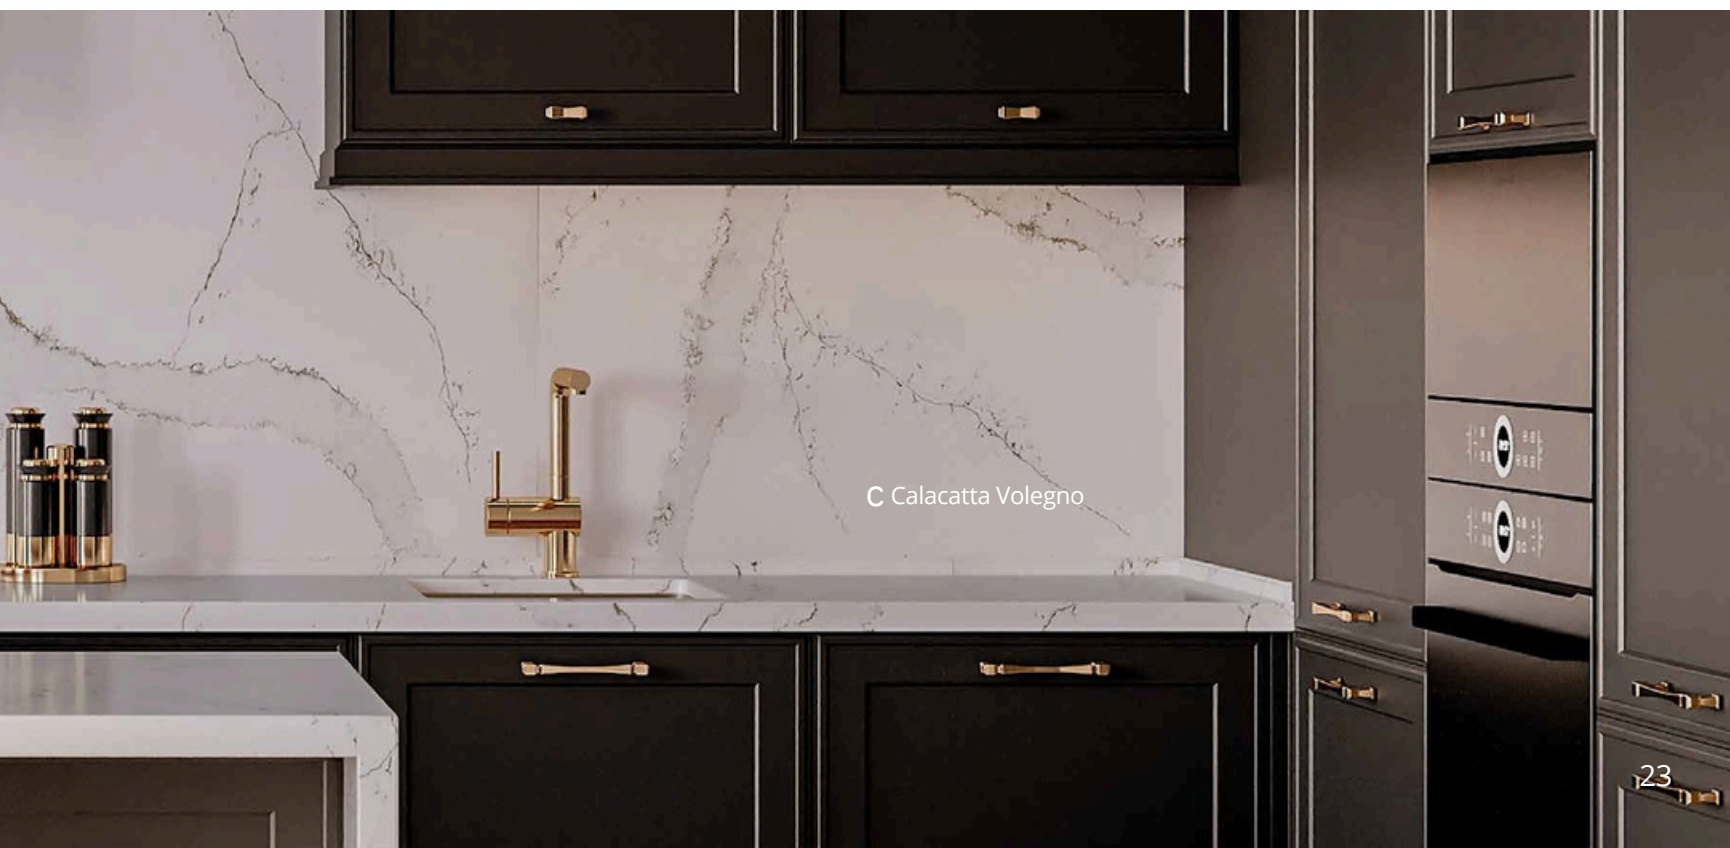

Polished finish
Jumbo 165 size (20 mm, 30 mm)

Calacatta Serchio

Polished finish
Jumbo 165 size (20 mm, 30 mm)

Calacatta Pastino

Polished finish
Jumbo 165 size (20 mm, 30 mm)

Calacatta Olympos

Polished finish
Jumbo 165 size (20 mm, 30 mm)